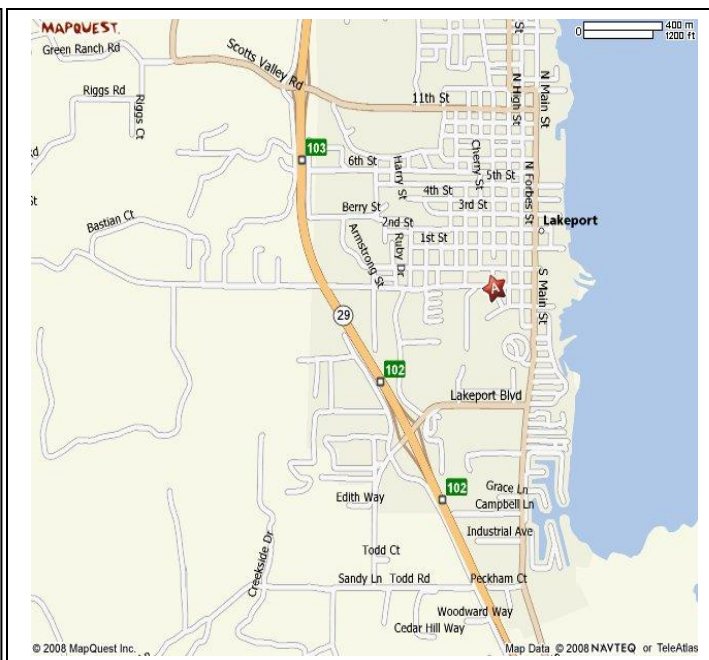

**CALIFORNIA NORTHERN  
COASTAL AREA 06 OF  
ALCOHOLICS ANONYMOUS  
PRE CONFERENCE  
ASSEMBLY 2012**

**"Anonymity: Our Spiritual  
Responsibility in a Digital Age"**

**SATURDAY/SUNDAY APRIL 14 & 15, 2012**

**LAKE COUNTY FAIRGROUNDS  
401 MARTIN ST. LAKEPORT, CA**

**SATURDAY 8:00 AM TILL 5:30 PM  
SUNDAY 8:30AM TILL 1:00PM**

**BRING YOUR FM RADIO FOR SIMULTANEOUS  
ENGLISH/SPANISH & SPANISH/ENGLISH  
TRANSLATION**

Getting to Lakeport from the South: Take Hwy 101 North, 63 miles North of Petaluma, in Hopland turn right onto CA-175 (NOTE: the Hopland Grade is a winding, treacherous, mountain road, not for the weak of heart, alternate route – stay on Hwy. 101 past Ukiah, take CA-20 east, follow directions from the *North*, below) proceed east to CA-29, turn left and head north, take ramp toward Lakeport, turn right on Lakeport Blvd., then left on Bevins St., right on Martin, to the Lake Co. Fairgrounds.

Getting to Lakeport from the North: Take Hwy 101 South, 20 miles south of Willits merge onto CA-20 East towards Upper Lake/Williams, proceed to CA-29 turn right, head south, take the ramp toward Lakeport, turn left onto 11<sup>th</sup> St./Scotts Valley Rd., follow 11<sup>th</sup> St. to Main St., turn right on to Main St. and proceed to Martin St., turn right onto Martin, to the Lake Co. Fairgrounds.