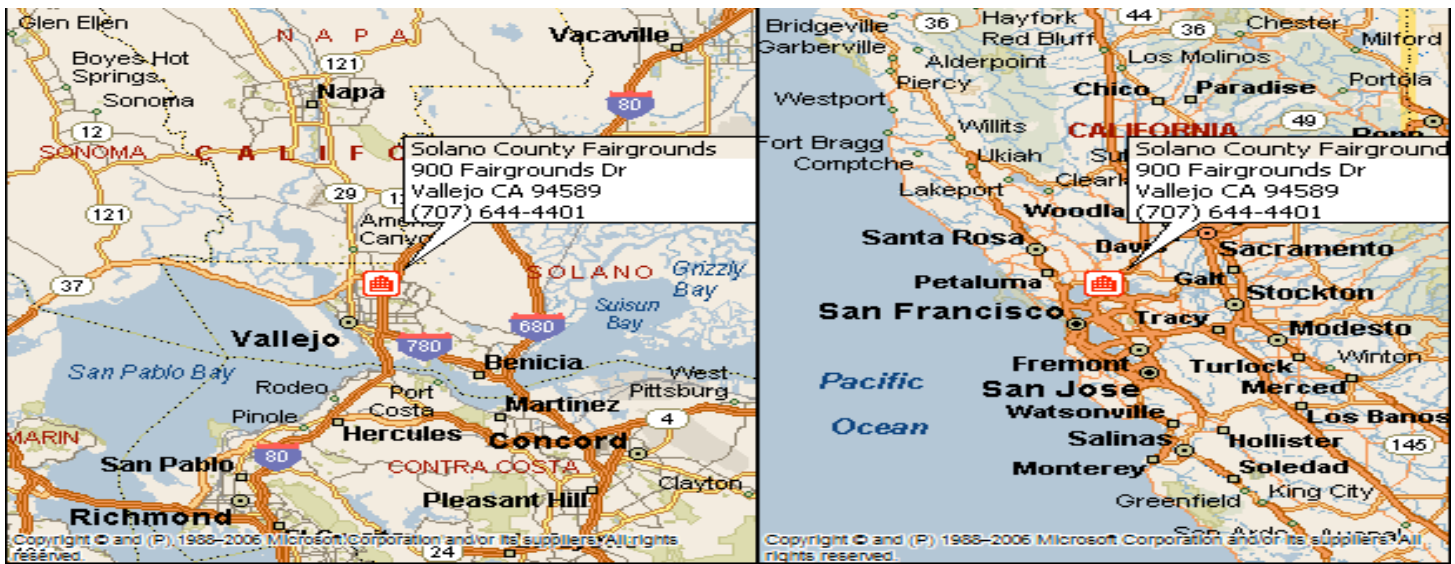

CALIFORNIA NORTHERN COASTAL AREA 06  
OF ALCOHOLICS ANONYMOUS  
PRESENTS:

# **POST-CONFERENCE ASSEMBLY 2018**

**“A.A. – A Solution for All Generations”**

**Saturday May 12, 2018**

**Solano County Fairgrounds - McCormack Hall**

900 Fairgrounds Dr., Vallejo, CA 94589

Registration:	8:30-9:30 a.m.
Orientation:	9:30-9:45 a.m.
Business Meeting:	9:45-12:00 p.m.
Lunch:	12:00-1:15 p.m.
Discussion Panel on Conference Theme:	1:15-2:00 p.m.

## Directions to Solano County Fairgrounds in Vallejo:

**From the North:** take Hwy 101 south, Hwy 37 east for 20 miles, take exit 20 to your destination

**From the East and South:** merge onto I-80 E, take exit 32B toward Redwood St. W, take right at Admiral Callaghan Lane, take right at Redwood Parkway, take right to Fairgrounds.