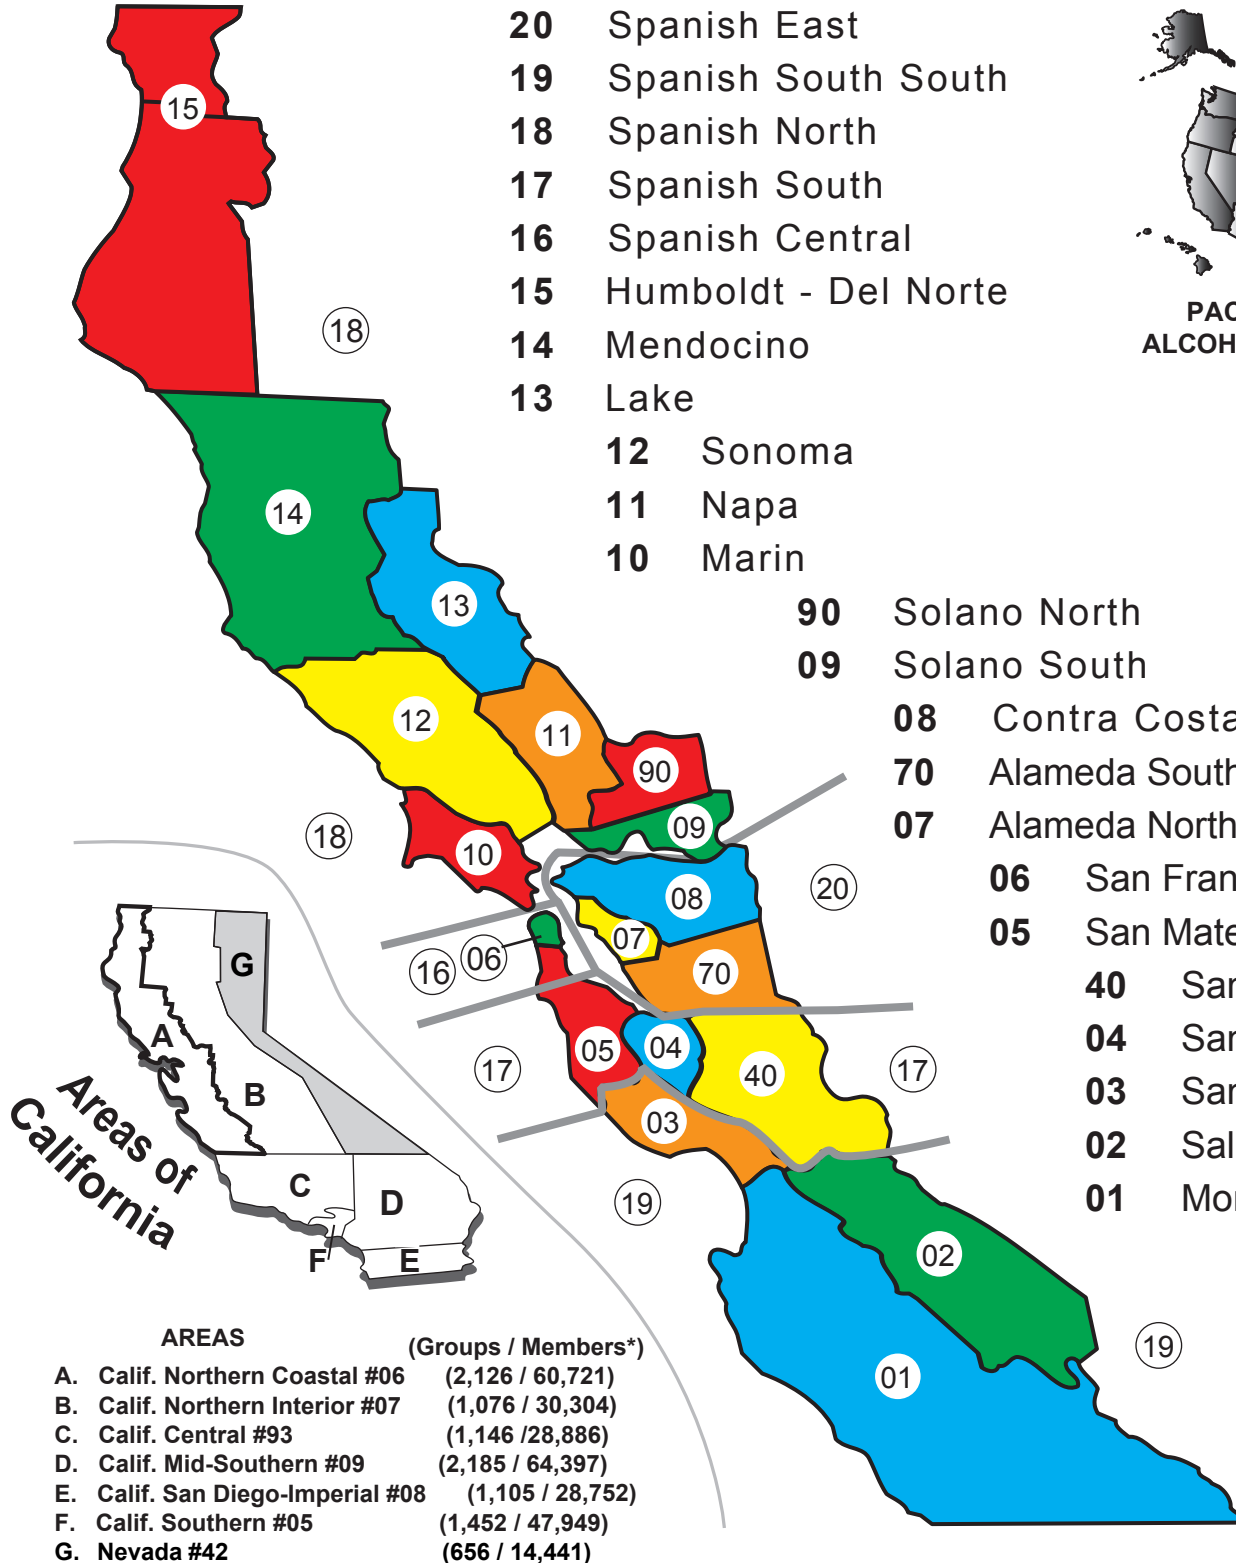

C.N.C.A. DISTRICTS

PACIFIC REGION OF ALCOHOLICS ANONYMOUS

- Alaska
- Washington
- Oregon
- Idaho
- California
- Nevada
- Utah
- Arizona
- Hawaii

- 20 Spanish East
- 19 Spanish South South
- 18 Spanish North
- 17 Spanish South
- 16 Spanish Central
- 15 Humboldt - Del Norte
- 14 Mendocino
- 13 Lake
- 12 Sonoma
- 11 Napa
- 10 Marin
- 90 Solano North
- 09 Solano South
- 08 Contra Costa
- 70 Alameda South
- 07 Alameda North
- 06 San Francisco
- 05 San Mateo
- 40 Santa Clara South
- 04 Santa Clara North
- 03 Santa Cruz
- 02 Salinas - San Benito
- 01 Monterey

AREAS

(Groups / Members*)

- A. Calif. Northern Coastal #06 (2,126 / 60,721)
- B. Calif. Northern Interior #07 (1,076 / 30,304)
- C. Calif. Central #93 (1,146 / 28,886)
- D. Calif. Mid-Southern #09 (2,185 / 64,397)
- E. Calif. San Diego-Imperial #08 (1,105 / 28,752)
- F. Calif. Southern #05 (1,452 / 47,949)
- G. Nevada #42 (656 / 14,441)

California Northern Coastal Area 06

Alcoholics Anonymous General Service

23 Districts 2,126 Groups 60,721 Members

2018

*(Figures based upon the 2018 General Service Conference Final Report.)