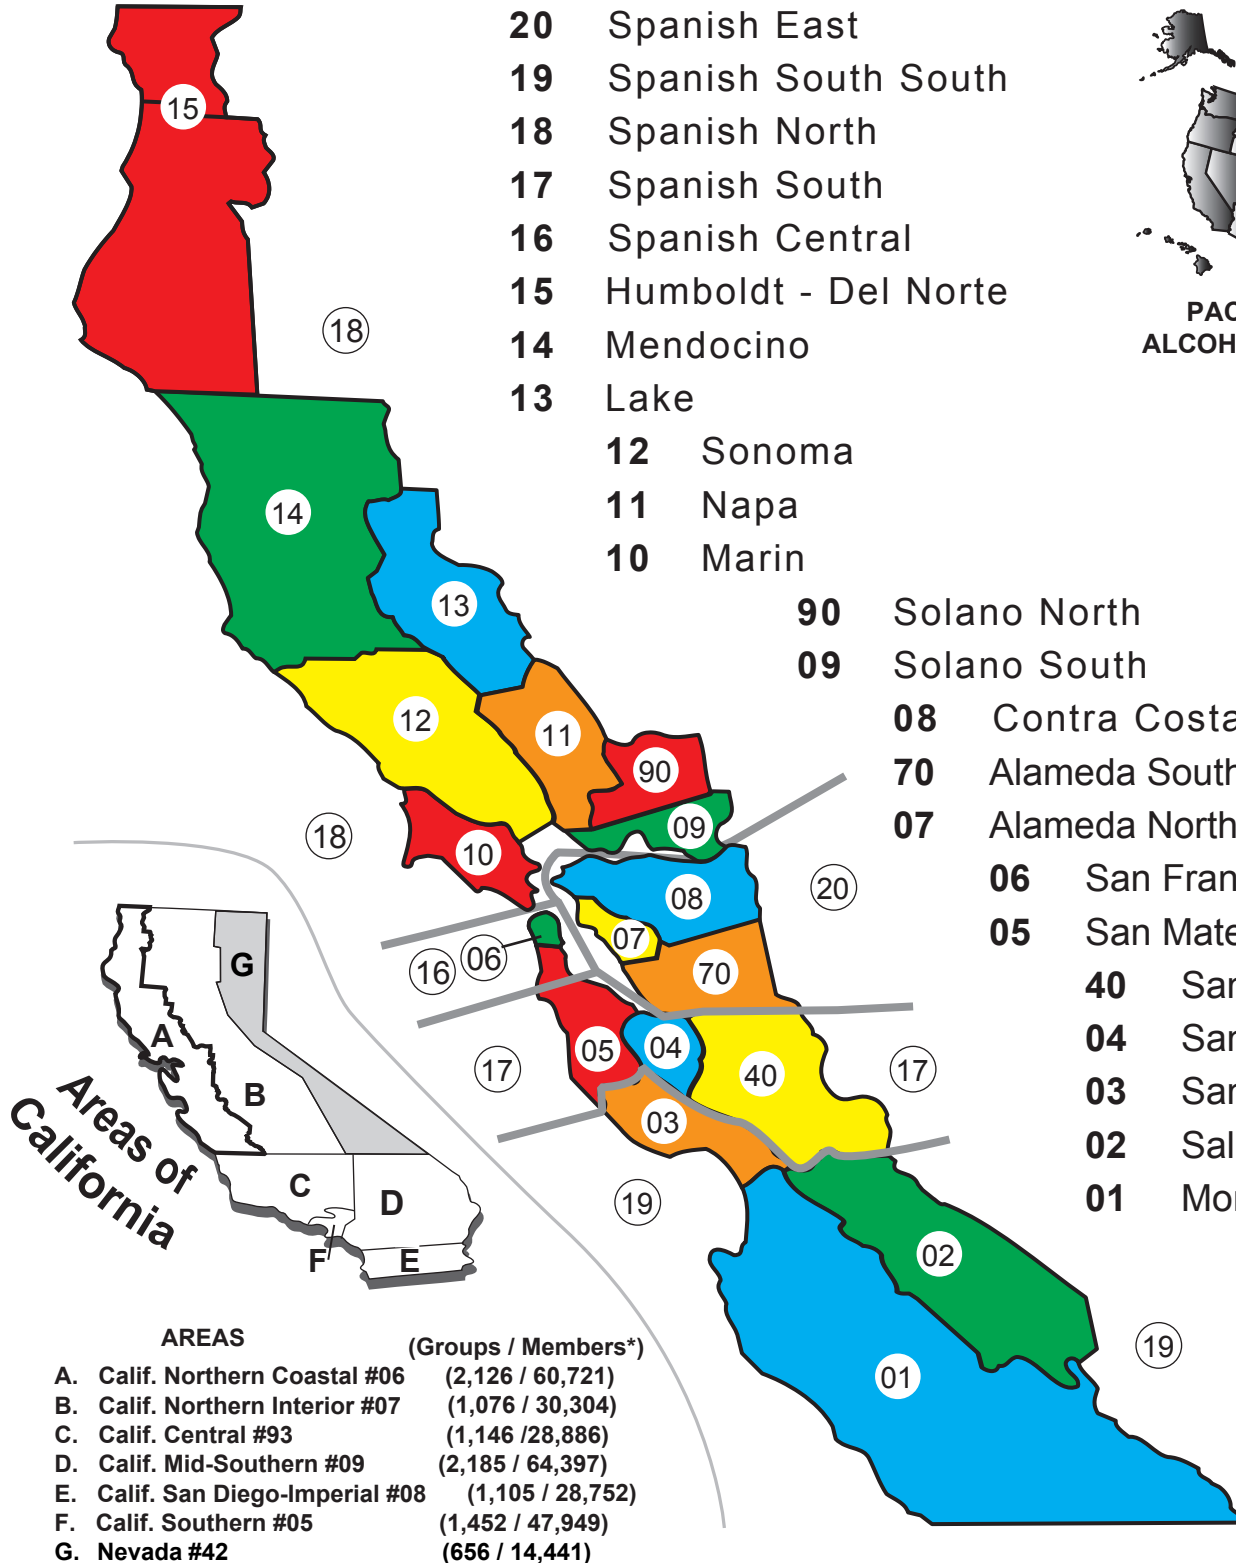

# C.N.C.A. DISTRICTS

## PACIFIC REGION OF ALCOHOLICS ANONYMOUS

Alaska  
Washington  
Oregon  
Idaho  
California  
Nevada  
Utah  
Arizona  
Hawaii

- 20 Spanish East
- 19 Spanish South South
- 18 Spanish North
- 17 Spanish South
- 16 Spanish Central
- 15 Humboldt - Del Norte
- 14 Mendocino
- 13 Lake
- 12 Sonoma
- 11 Napa
- 10 Marin
- 90 Solano North
- 09 Solano South
- 08 Contra Costa
- 70 Alameda South
- 07 Alameda North
- 06 San Francisco
- 05 San Mateo
- 40 Santa Clara South
- 04 Santa Clara North
- 03 Santa Cruz
- 02 Salinas - San Benito
- 01 Monterey

### AREAS

(Groups / Members\*)

- A. Calif. Northern Coastal #06 (2,126 / 60,721)
- B. Calif. Northern Interior #07 (1,076 / 30,304)
- C. Calif. Central #93 (1,146 / 28,886)
- D. Calif. Mid-Southern #09 (2,185 / 64,397)
- E. Calif. San Diego-Imperial #08 (1,105 / 28,752)
- F. Calif. Southern #05 (1,452 / 47,949)
- G. Nevada #42 (656 / 14,441)

## California Northern Coastal Area 06

Alcoholics Anonymous General Service

23 Districts 2,126 Groups 60,721 Members

2018

\*(Figures based upon the 2018 General Service Conference Final Report.)