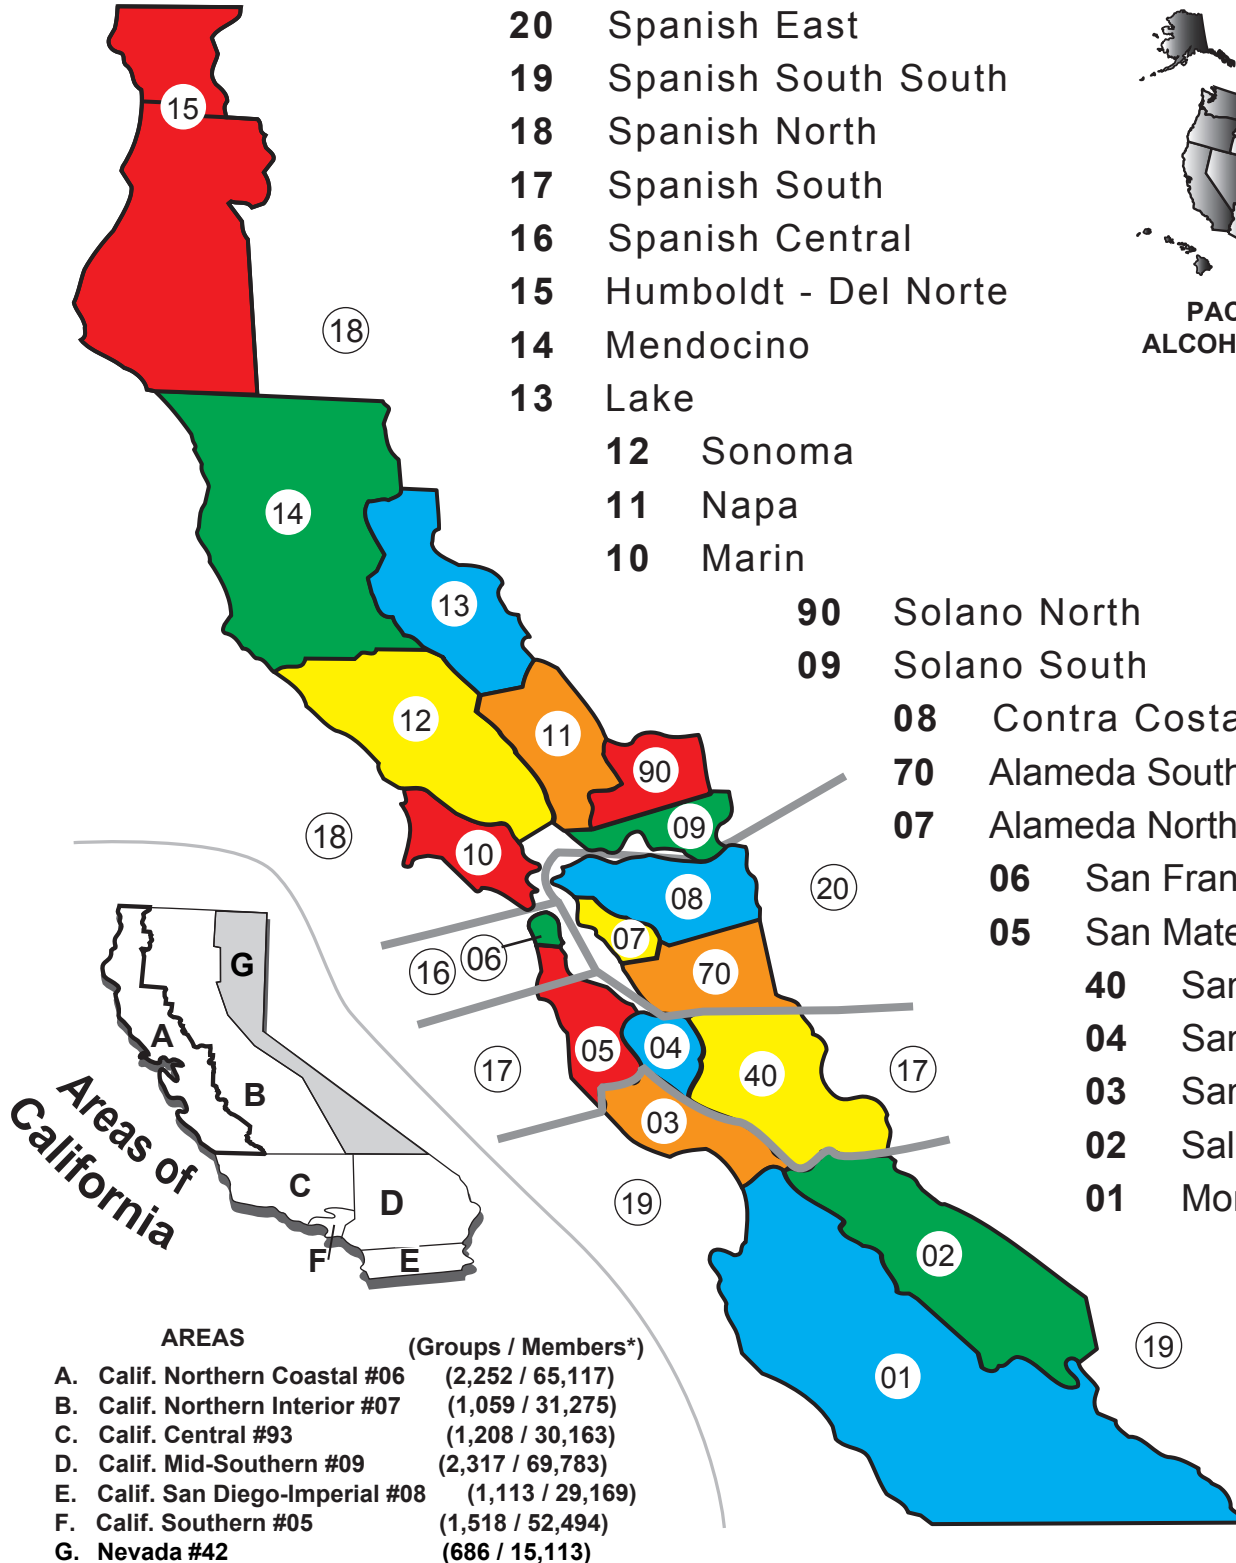

# C.N.C.A. DISTRICTS

## PACIFIC REGION OF ALCOHOLICS ANONYMOUS

- Alaska
- Arizona
- California
- Hawaii
- Idaho
- Nevada
- Oregon
- Utah
- Washington

- 20 Spanish East
- 19 Spanish South South
- 18 Spanish North
- 17 Spanish South
- 16 Spanish Central
- 15 Humboldt - Del Norte
- 14 Mendocino
- 13 Lake
- 12 Sonoma
- 11 Napa
- 10 Marin

- 90 Solano North
- 09 Solano South
- 08 Contra Costa
- 70 Alameda South
- 07 Alameda North
- 06 San Francisco
- 05 San Mateo
- 40 Santa Clara South
- 04 Santa Clara North
- 03 Santa Cruz
- 02 Salinas - San Benito
- 01 Monterey

## California Northern Coastal Area 06

Alcoholics Anonymous General Service

23 Districts 2,252 Groups 65,117 Members

2020

\*(Figures based upon the 2020 General Service Conference Final Report.)